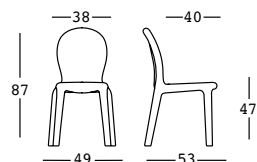

chloé chair

design Berenice

STRUTTURA/STRUCTURE

PE - Polietilene/Polyethylene
colore base/basic colour

6419

GROSS WEIGHT:

kg 7,9

DETAILS:

2 pcs. per imballo/
2 pcs. for pack