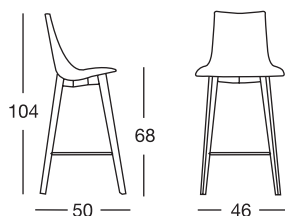

h.78

Art. 2812

Imballo Packing	1 pezzo 1 piece
Peso unitario Unit weight	Kg 8,300
Misure imballo Packing sizes	50x50x78 cm

h.68

Art. 2813

Imballo Packing	1 pezzo 1 piece
Peso unitario Unit weight	Kg 8,100
Misure imballo Packing sizes	50x50x68 cm