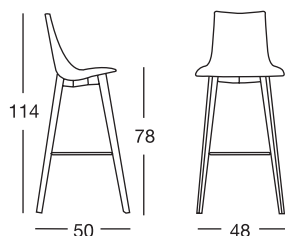

h.78

Art. 2812

Imballo Packing	1 pezzo 1 piece
Peso unitario Unit weight	Kg 8,300
Misure imballo Packing sizes	50x50x78 cm

h.68

Art. 2813

Imballo Packing	1 pezzo 1 piece
Peso unitario Unit weight	Kg 8,100
Misure imballo Packing sizes	50x50x68 cm