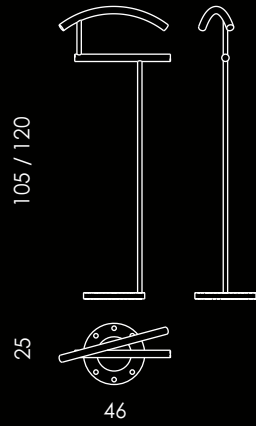

FIRST
FIRST bowl

SILMS

FIRST

eGREGE formae

Servomuti e portasciugamano.
Valet stands and towel stand.

Struttura: acciaio inossidabile.
Frame: stainless steel.

Design Massimiliano Pavon

FIRST, 2008