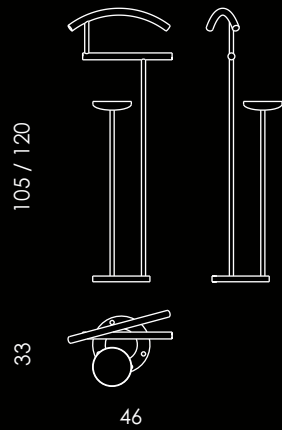

FIRST bowl, 2008

The images are purely illustrative; forms and colors can differ sensitively from the originals on account to the fotografic shot or the printing system.

Copyright © INSILVIS, 2008 - INSILVIS Communication

INSILVIS

www.insilvis.com

FIRST + FIRS Bowl | 1 - GB 07/08