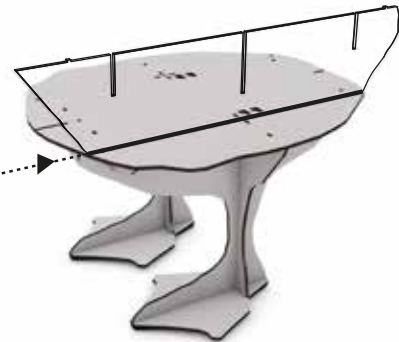

ibride

FABRIQUÉ EN FRANCE

junon

ILLUMINATED GOOSE
BEDSIDE TABLE

H.95 X 76 X 35 CM

HIGH PRESSURE LAMINATE

DESIGN BENOÎT CONVERS

WWW.IBRIDE.FR

7

6

8

8

X 2

LEFT VERSION

RIGHT VERSION

10