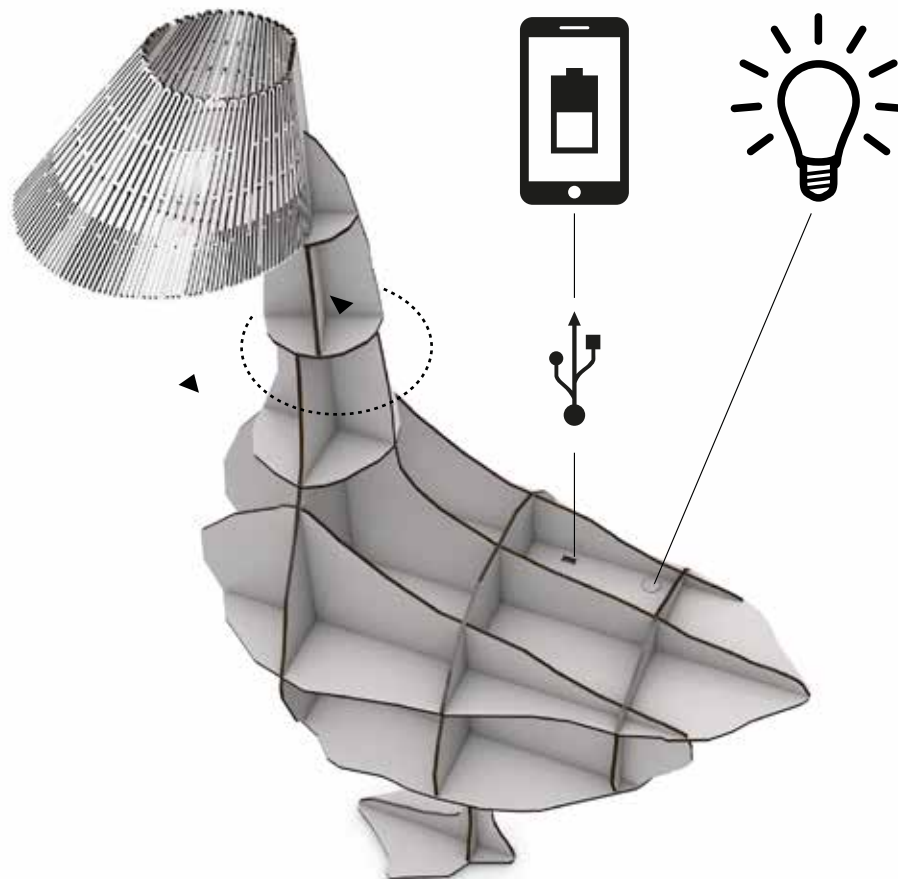

LED lamp G4 12V 3w

Internal removable card :
input 12VDC-1A
output 12VDC-1A
+ port USB

Wall transformer :
input 100-240 AC 50-60HZ
output 12VDC-1A

WWW.IBRIDE.FR