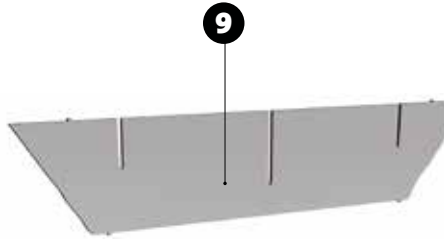

ibride

FABRIQUÉ EN FRANCE

junon

ILLUMINATED GOOSE
BEDSIDE TABLE

H.95 X 76 X 35 CM

HIGH PRESSURE LAMINATE

DESIGN BENOÎT CONVERS

WWW.IBRIDE.FR

7

6

8

8

X 2

LEFT VERSION

RIGHT VERSION

10