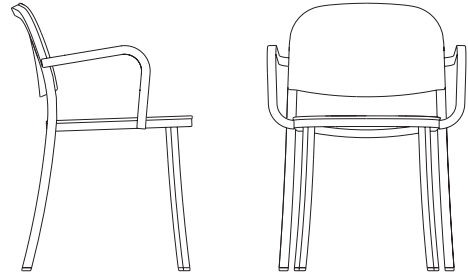

1INCH by JASPER MORRISON

emeco

1 Inch Collection features a chair and armchair, stools in 3 heights, and café and bar tables. Frames are made using a 1" tube of recycled aluminum, which is combined with 100% reclaimed wood polypropylene, plywood or upholstered fabric or leather.

For the 1 Inch Collection, Jasper Morrison tapped into Emeco's heritage in hand crafting recycled aluminum, and leveraged its signature strength, light weight, and sustainability. Emeco and Jasper Morrison together have created a collection that reflects our values and uncompromising standards - a seating family that is strong, simple, timeless, and engineered to last.

**1 INCH STACKING CHAIR (STACKS 6 HIGH)**

**1 INCH ARMCHAIR**

**1 INCH SMALL STOOL**

**1 INCH COUNTER STOOL**

**1 INCH BARSTOOL**

**1 INCH CAFE TABLE 24"/30"/36"**

**1 INCH BAR TABLE 24"/30"**

FRAME/TABLE LEGS: RECYCLED ALUMINUM. HAND BRUSHED, CLEAR ANODIZED FINISH, OR POWDER COATED.