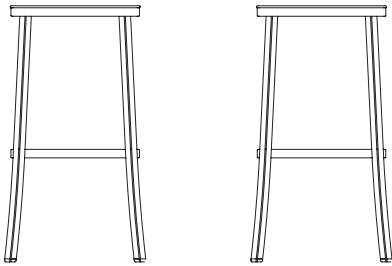

1INCH by JASPER MORRISON

emeco

1 Inch Collection features a chair and armchair, stools in 3 heights, and café and bar tables. Frames are made using a 1" tube of recycled aluminum, which is combined with 100% reclaimed wood polypropylene, plywood or upholstered fabric or leather.

**1 INCH STACKING CHAIR (STACKS 6 HIGH)**

**1 INCH ARMCHAIR**

**1 INCH SMALL STOOL**

**1 INCH COUNTER STOOL**

**1 INCH BARSTOOL**

**1 INCH CAFE TABLE 24"/30"/36"**

**1 INCH BAR TABLE 24"/30"**

FRAME/TABLE LEGS: RECYCLED ALUMINUM. HAND BRUSHED, CLEAR ANODIZED FINISH, OR POWDER COATED.