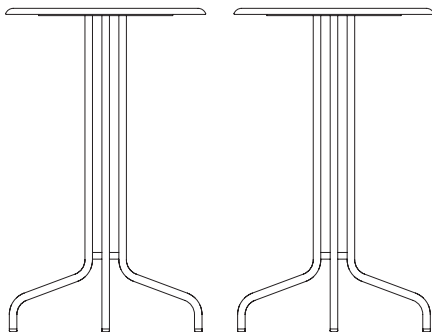

1INCH by JASPER MORRISON

emeco

1 Inch Collection features a chair and armchair, stools in 3 heights, and café and bar tables. Frames are made using a 1" tube of recycled aluminum, which is combined with 100% reclaimed wood polypropylene, plywood or upholstered fabric or leather.

**1 INCH STACKING CHAIR (STACKS 6 HIGH)**

**1 INCH ARMCHAIR**

**1 INCH SMALL STOOL**

**1 INCH COUNTER STOOL**

**1 INCH BARSTOOL**

**1 INCH CAFE TABLE 24"/30"/36"**

**1 INCH BAR TABLE 24"/30"**

FRAME/TABLE LEGS: RECYCLED ALUMINUM. HAND BRUSHED, CLEAR ANODIZED FINISH, OR POWDER COATED.