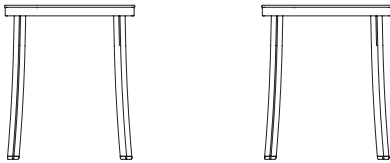

1INCH by JASPER MORRISON

emeco

1 Inch Collection features a chair and armchair, stools in 3 heights, and café and bar tables. Frames are made using a 1" tube of recycled aluminum, which is combined with 100% reclaimed wood polypropylene, plywood or upholstered fabric or leather.

For the 1 Inch Collection, Jasper Morrison tapped into Emeco's heritage in hand crafting recycled aluminum, and leveraged its signature strength, light weight, and sustainability. Emeco and Jasper Morrison together have created a collection that reflects our values and uncompromising standards - a seating family that is strong, simple, timeless, and engineered to last.

**1 INCH STACKING CHAIR (STACKS 6 HIGH)**

**1 INCH ARMCHAIR**

**1 INCH SMALL STOOL**

**1 INCH COUNTER STOOL**

**1 INCH BARSTOOL**

**1 INCH CAFE TABLE 24"/30"/36"**

**1 INCH BAR TABLE 24"/30"**

FRAME/TABLE LEGS: RECYCLED ALUMINUM. HAND BRUSHED, CLEAR ANODIZED FINISH, OR POWDER COATED.