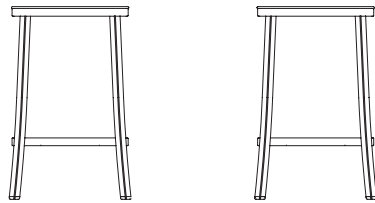

1INCH by JASPER MORRISON

emeco

1 Inch Collection features a chair and armchair, stools in 3 heights, and café and bar tables. Frames are made using a 1" tube of recycled aluminum, which is combined with 100% reclaimed wood polypropylene, plywood or upholstered fabric or leather.

For the 1 Inch Collection, Jasper Morrison tapped into Emeco's heritage in hand crafting recycled aluminum, and leveraged its signature strength, light weight, and sustainability. Emeco and Jasper Morrison together have created a collection that reflects our values and uncompromising standards - a seating family that is strong, simple, timeless, and engineered to last.

**1 INCH STACKING CHAIR (STACKS 6 HIGH)**

**1 INCH ARMCHAIR**

**1 INCH SMALL STOOL**

**1 INCH COUNTER STOOL**

**1 INCH BARSTOOL**

**1 INCH CAFE TABLE 24"/30"/36"**

**1 INCH BAR TABLE 24"/30"**

FRAME/TABLE LEGS: RECYCLED ALUMINUM. HAND BRUSHED, CLEAR ANODIZED FINISH, OR POWDER COATED.