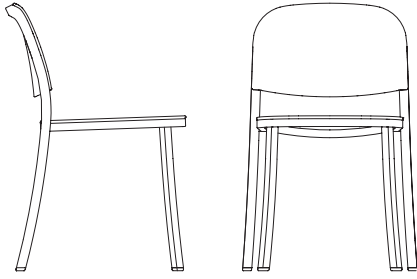

1INCH by JASPER MORRISON

emeco

1 Inch Collection features a chair and armchair, stools in 3 heights, and café and bar tables. Frames are made using a 1" tube of recycled aluminum, which is combined with 100% reclaimed wood polypropylene, plywood or upholstered fabric or leather.

For the 1 Inch Collection, Jasper Morrison tapped into Emeco's heritage in hand crafting recycled aluminum, and leveraged its signature strength, light weight, and sustainability. Emeco and Jasper Morrison together have created a collection that reflects our values and uncompromising standards - a seating family that is strong, simple, timeless, and engineered to last.

**1 INCH STACKING CHAIR (STACKS 6 HIGH)**

**1 INCH ARMCHAIR**

**1 INCH SMALL STOOL**

**1 INCH COUNTER STOOL**

**1 INCH BARSTOOL**

**1 INCH CAFE TABLE 24"/30"/36"**

**1 INCH BAR TABLE 24"/30"**

FRAME/TABLE LEGS: RECYCLED ALUMINUM. HAND BRUSHED, CLEAR ANODIZED FINISH, OR POWDER COATED.