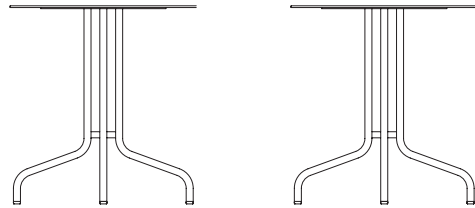

1INCH by JASPER MORRISON

emeco

1 Inch Collection features a chair and armchair, stools in 3 heights, and café and bar tables. Frames are made using a 1" tube of recycled aluminum, which is combined with 100% reclaimed wood polypropylene, plywood or upholstered fabric or leather.

**1 INCH STACKING CHAIR (STACKS 6 HIGH)**

**1 INCH ARMCHAIR**

**1 INCH SMALL STOOL**

**1 INCH COUNTER STOOL**

**1 INCH BARSTOOL**

**1 INCH CAFE TABLE 24"/30"/36"**

**1 INCH BAR TABLE 24"/30"**

FRAME/TABLE LEGS: RECYCLED ALUMINUM. HAND BRUSHED, CLEAR ANODIZED FINISH, OR POWDER COATED.