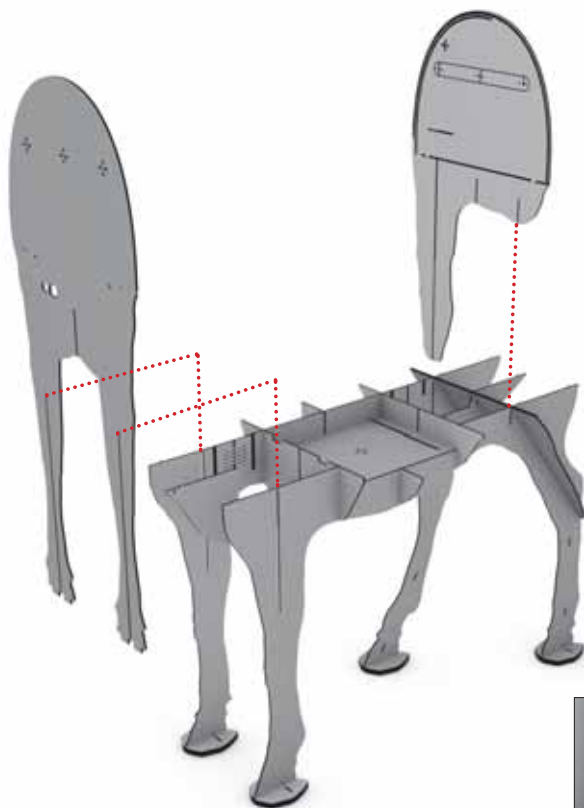

maturin

ibride

FABRIQUÉ EN FRANCE

INSTRUCTIONS FOR USE

-

SECRETARE CONNECTÉ
DONKEY SECRETARY DESK

-

DIM. H 156 X 198 X 73 CM

W W W.
IBRIDE.FR

Right drawer
Left drawer
central drawer

A

X 2

B

X 12

C

X 2

©

X 2

Left drawer

Right drawer

BACK

(A)

X 1

FRONT

(B)

X 1

n°5

n°9

n°11

n°13

n°12

n°14