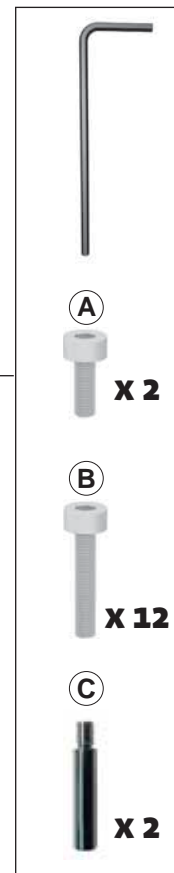

maturin

ibride

FABRIQUÉ EN FRANCE

INSTRUCTIONS FOR USE

-

SECRETARE CONNECTÉ
DONKEY SECRETARY DESK

-

DIM. H 156 X 198 X 73 CM

W W W.
IBRIDE.FR

Right drawer
Left drawer
central drawer

A

X 2

B

X 12

C

X 2

©

X 2

Left drawer

Right drawer

BACK

(A)

X 1

FRONT

n°22

n°23

n°25

Left drawer

Right drawer

n°28

n°31

n°32