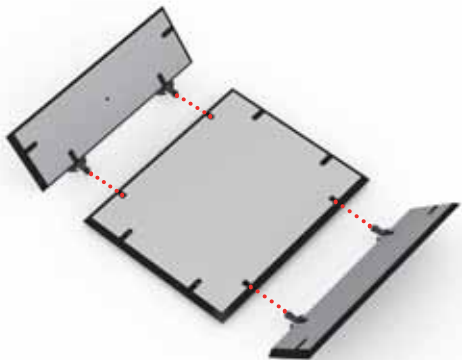

maturin

ibride

FABRIQUÉ EN FRANCE

INSTRUCTIONS FOR USE

-

SECRETARE CONNECTÉ
DONKEY SECRETARY DESK

-

DIM. H 156 X 198 X 73 CM

W W W.
IBRIDE.FR

Right drawer
Left drawer
central drawer

A

X 2

B

X 12

C

X 2

©

X 2

Left drawer

Right drawer

BACK

(A)

X 1

FRONT

(B)

X 1

n°5

n°9

n°11

n°13

n°12

n°14