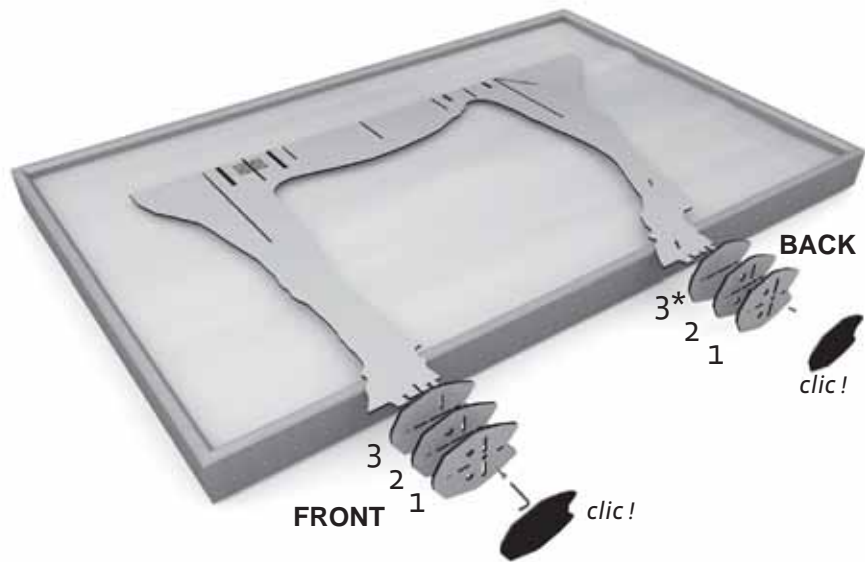

maturin

ibride

FABRIQUÉ EN FRANCE

INSTRUCTIONS FOR USE

-

SECRETARE CONNECTÉ
DONKEY SECRETARY DESK

-

DIM. H 156 X 198 X 73 CM

W W W.
IBRIDE.FR

Right drawer
Left drawer
central drawer

A

X 2

B

X 12

C

X 2

©

X 2

Left drawer

Right drawer

BACK

(A)

X 1

FRONT

(B)

X 1

n°5

n°9

n°11

n°13

n°12

n°14