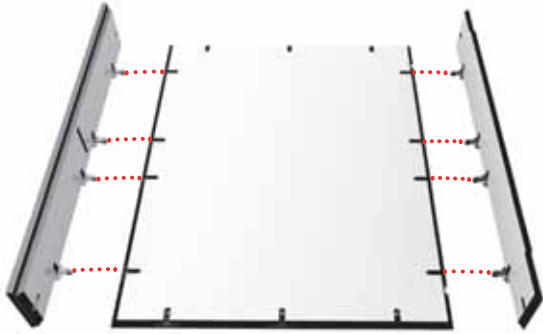

maturin

ibride

FABRIQUÉ EN FRANCE

INSTRUCTIONS FOR USE

-

SECRETARE CONNECTÉ
DONKEY SECRETARY DESK

-

DIM. H 156 X 198 X 73 CM

W W W.
IBRIDE.FR

Right drawer
Left drawer
central drawer

A

X 2

B

X 12

C

X 2

©

X 2

Left drawer

Right drawer

BACK

(A)

X 1

FRONT

(B)

X 1

n°5

n°9

n°11

n°13

n°12

n°14