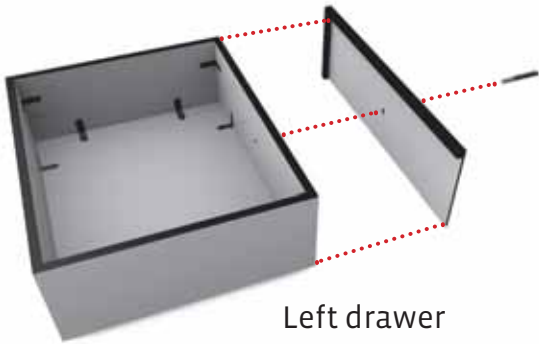

maturin

ibride

FABRIQUÉ EN FRANCE

INSTRUCTIONS FOR USE

-

SECRETARE CONNECTÉ
DONKEY SECRETARY DESK

-

DIM. H 156 X 198 X 73 CM

W W W.
IBRIDE.FR

Right drawer
Left drawer
central drawer

A

X 2

B

X 12

C

X 2

©

X 2

Left drawer

Right drawer

BACK

(A)

X 1

FRONT