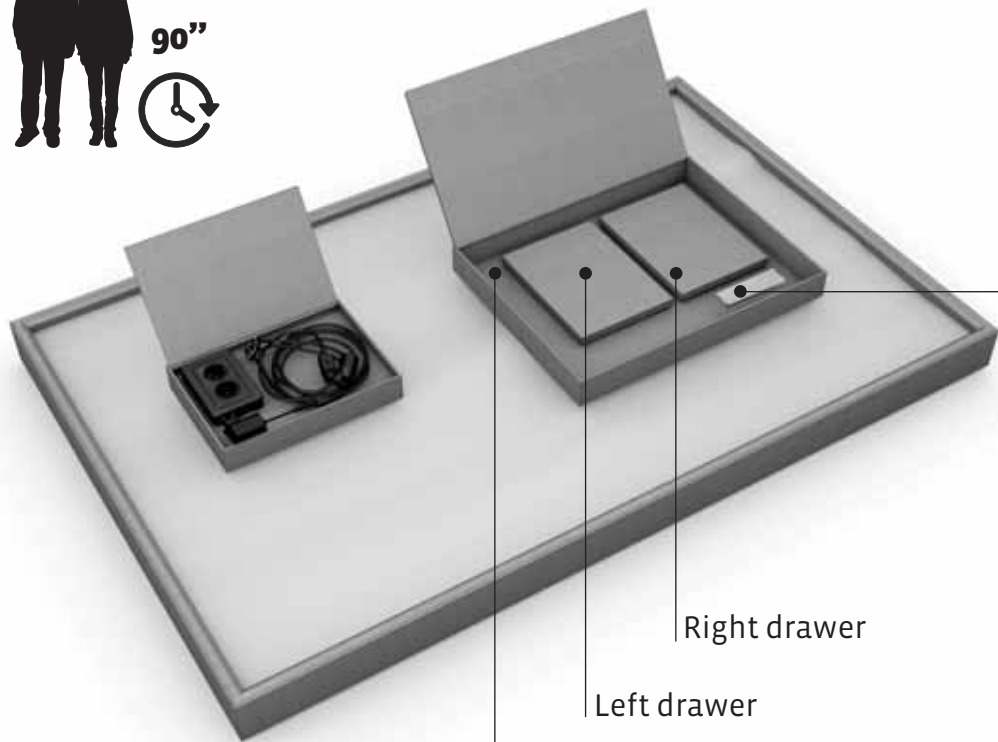

maturin

ibride

FABRIQUÉ EN FRANCE

INSTRUCTIONS FOR USE

-

SECRETARE CONNECTÉ
DONKEY SECRETARY DESK

-

DIM. H 156 X 198 X 73 CM

W W W.
IBRIDE.FR

Right drawer
Left drawer
central drawer

A

X 2

B

X 12

C

X 2

©

X 2

Left drawer

Right drawer

BACK

(A)

X 1

FRONT