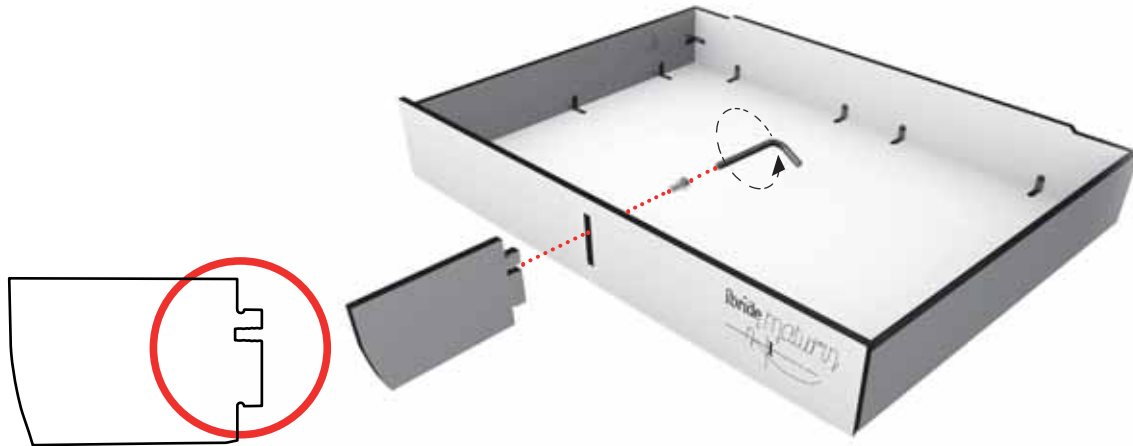

maturin

ibride

FABRIQUÉ EN FRANCE

INSTRUCTIONS FOR USE

-

SECRETARE CONNECTÉ
DONKEY SECRETARY DESK

-

DIM. H 156 X 198 X 73 CM

©

X 2

Left drawer

Right drawer

BACK

(A)

X 1

FRONT