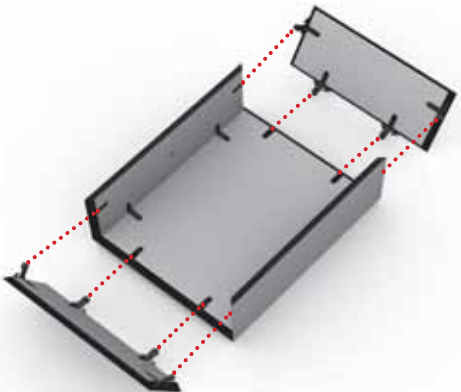

maturin

ibride

FABRIQUÉ EN FRANCE

INSTRUCTIONS FOR USE

-

SECRETARE CONNECTÉ
DONKEY SECRETARY DESK

-

DIM. H 156 X 198 X 73 CM

W W W.
IBRIDE.FR

Right drawer
Left drawer
central drawer

A

X 2

B

X 12

C

X 2

©

X 2

Left drawer

Right drawer

BACK

(A)

X 1

FRONT

(B)

X 1

n°5

n°9

n°11

n°13

n°12

n°14