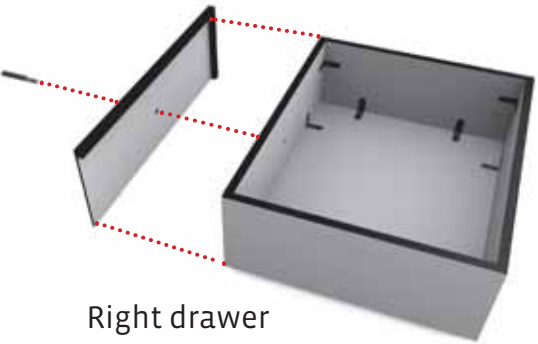

maturin

ibride

FABRIQUÉ EN FRANCE

INSTRUCTIONS FOR USE

-

SECRETARE CONNECTÉ
DONKEY SECRETARY DESK

-

DIM. H 156 X 198 X 73 CM

W W W.
IBRIDE.FR

Right drawer
Left drawer
central drawer

A

X 2

B

X 12

C

X 2

©

X 2

Left drawer

Right drawer

BACK

(A)

X 1

FRONT