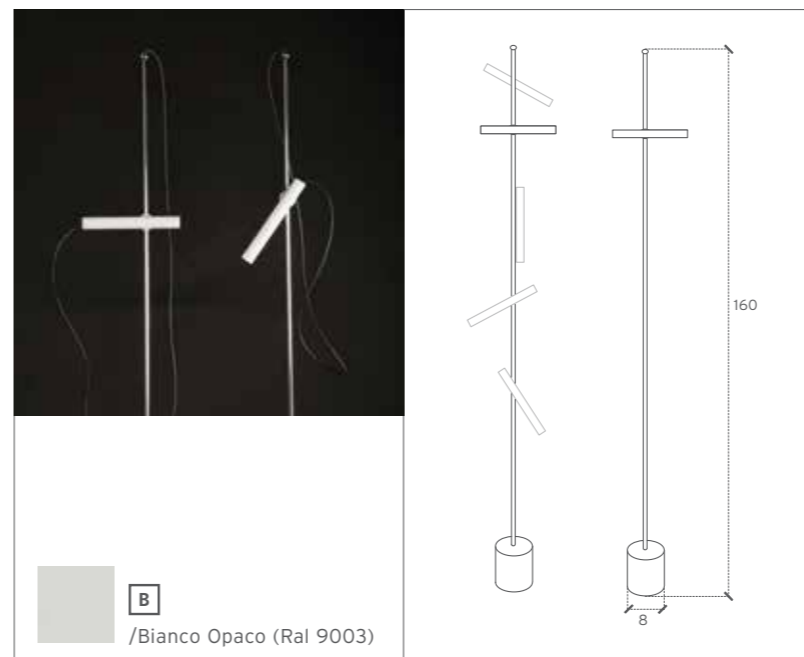

# lindi

cod. 297/B

Luce in movimento. Sale, scende, ruota, si capovolge, all'infinito.  
Grazie al dispositivo touch, basta un semplice tocco e si accende,  
basta decidere cosa e lei lo illumina.  
LED integrato 2,5W

Light in motion. It moves horizontally and vertically, and flips over, endlessly.  
All you need to turn it on is a touch and decide what you'd like to highlight.  
Floor lamp in white finish with touch switching; integrated 2,5w LED

kg. 2,5

**B**  
/Bianco Opaco (Ral 9003)

LED 2,5W 60° 3000K 120lm       