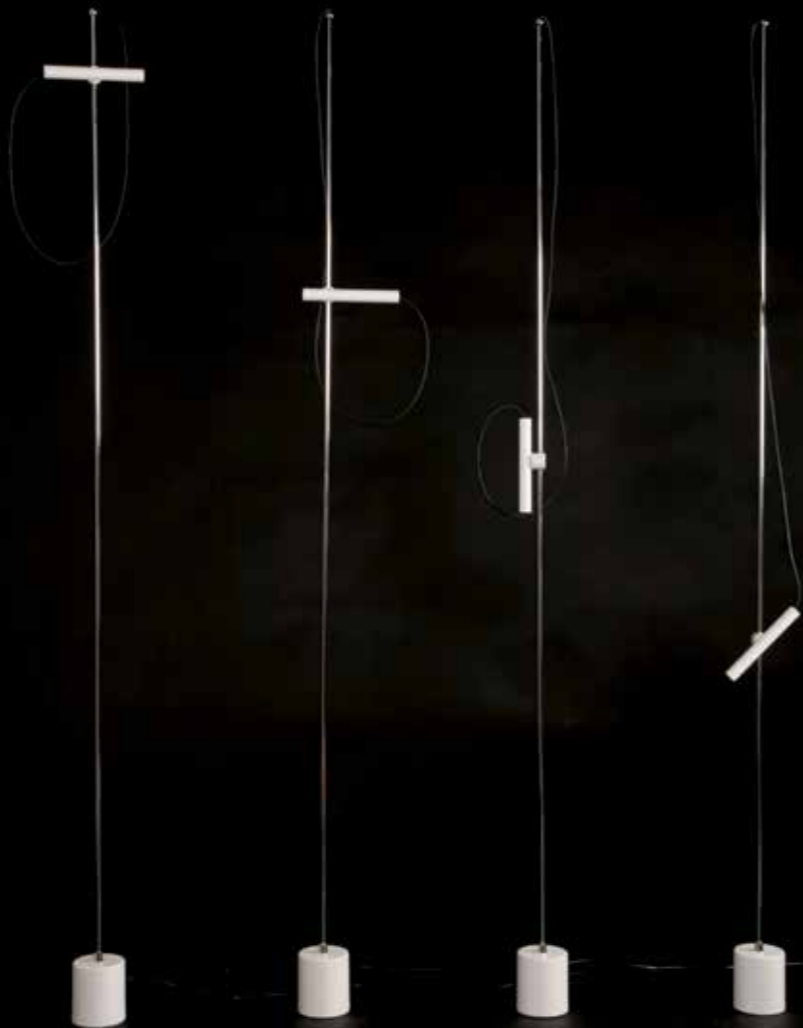

# lindi

cod. 297/B

Luce in movimento. Sale, scende, ruota, si capovolge, all'infinito.  
Grazie al dispositivo touch, basta un semplice tocco e si accende,  
basta decidere cosa e lei lo illumina.  
LED integrato 2,5W

Light in motion. It moves horizontally and vertically, and flips over, endlessly.  
All you need to turn it on is a touch and decide what you'd like to highlight.  
Floor lamp in white finish with touch switching; integrated 2,5w LED

kg. 2,5

**B**  
/Bianco Opaco (Ral 9003)

LED 2,5W 60° 3000K 120lm       