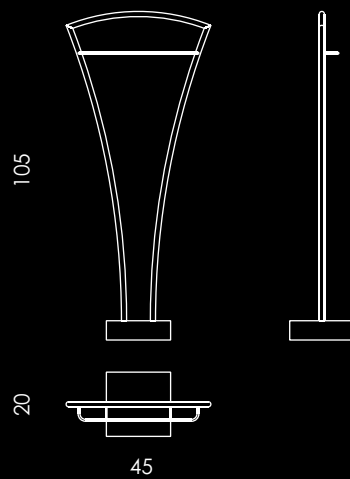

# STEMS

eGREGE formae

**Servo muto e portasciugamano.**  
Valet stand and towel stand.

**Struttura: acciaio inossidabile.**  
Frame: stainless steel.

**Design Massimiliano Pavon**

**DIVINA, 2002**

The images are purely illustrative; forms and colors can differ sensitively from the originals on account of the photographic shot or the printing system.