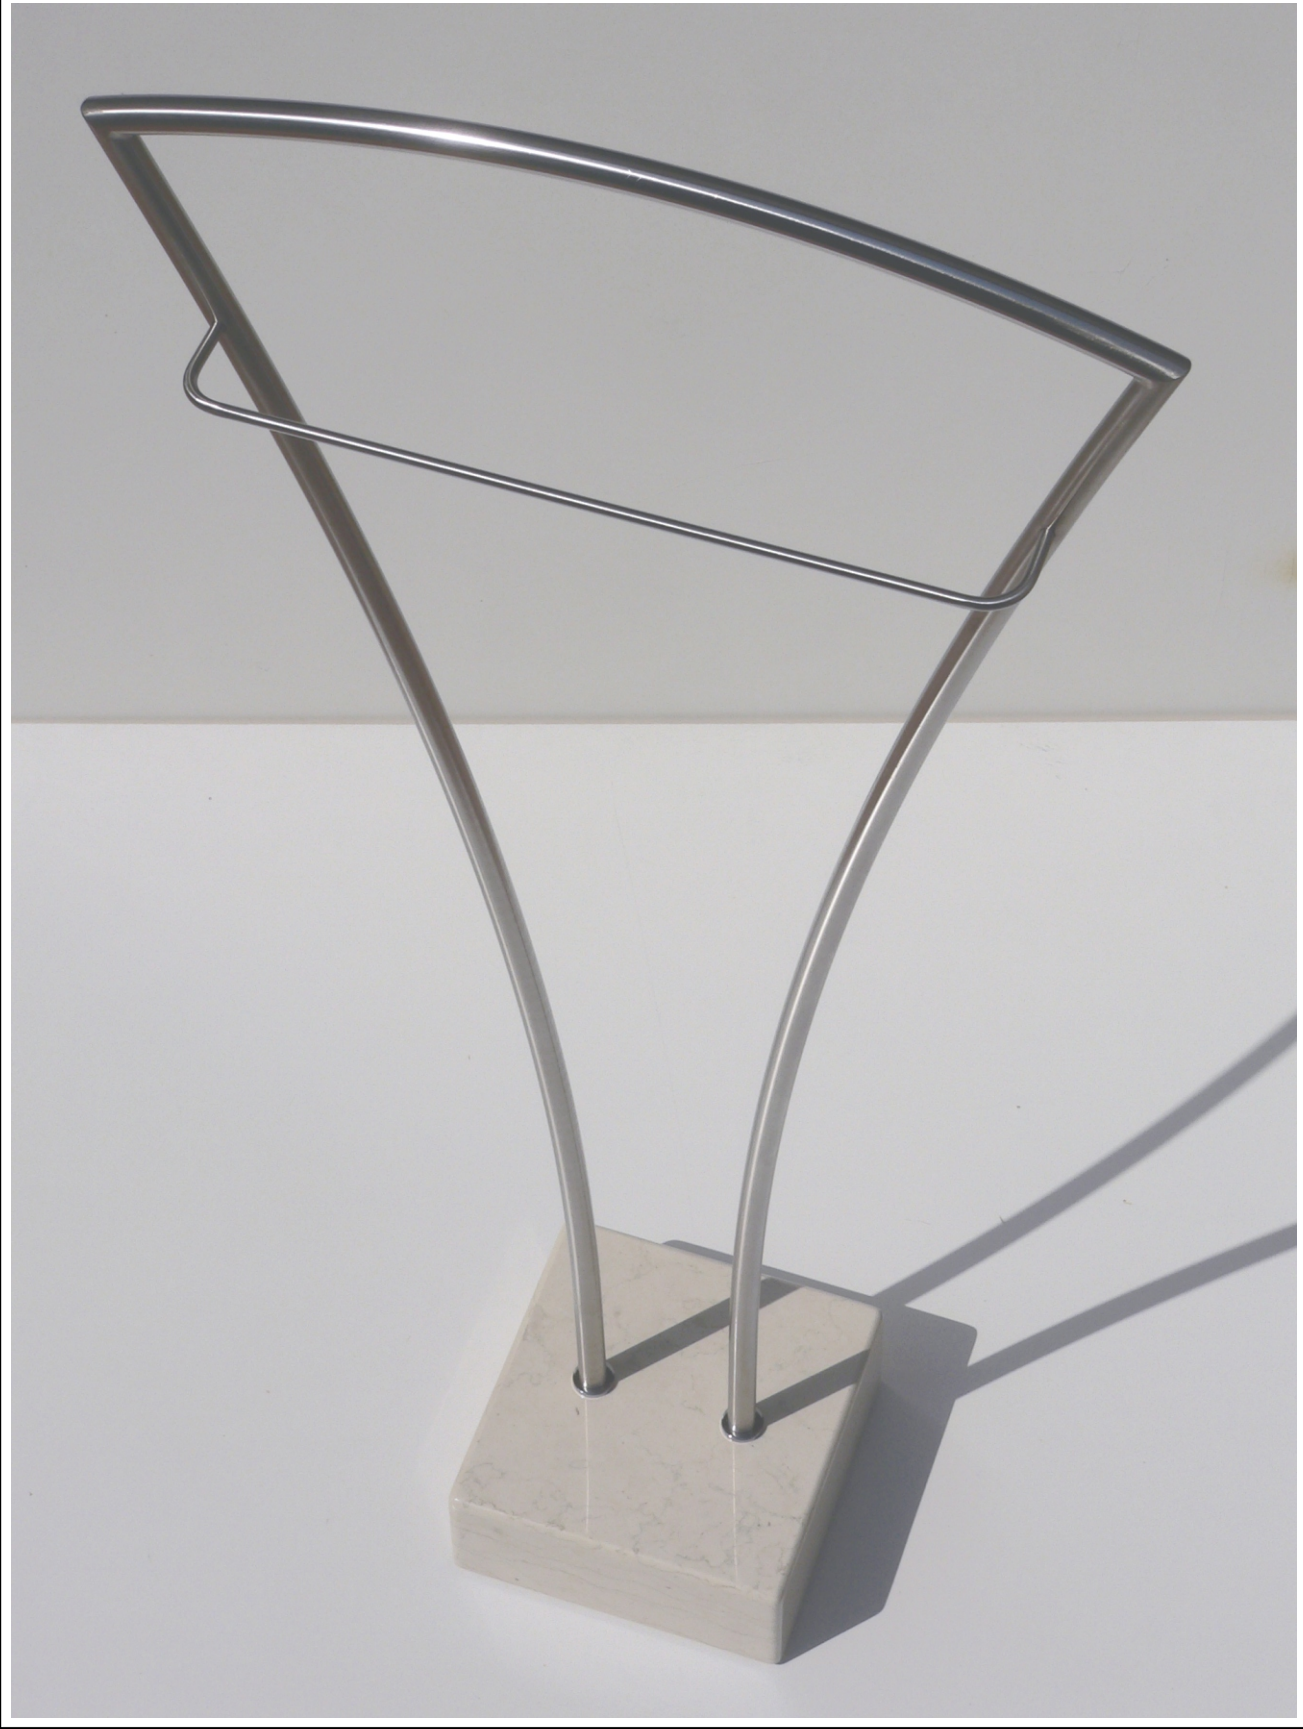

Copyright © INSILVIS, 2002 - INSILVIS Communication

DIVINA | 1 - GB 2002