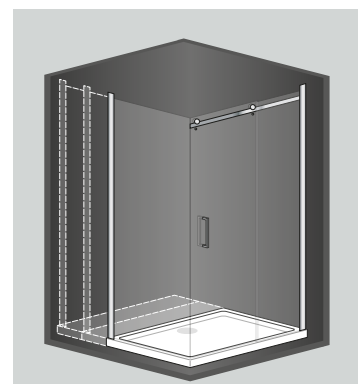

LE MISURE SU RICHIESTA SPAZIERANNO TRA I 10 CM (MISURA MINIMA) E I 100 CM (MISURA MASSIMA) PER LA PARETE FISSA. 90 CM (MISURA MINIMA) E I 178 CM (MISURA MASSIMA) PER LA PORTA SCORREVOLE. L'ALTEZZA NON È PERSONALIZZABILE E LA FINITURA DEL CRISTALLO È ESCLUSIVAMENTE TRASPARENTE. IL TRATTAMENTO LUXURY CLEANING NON È COMPRESO SUI PEZZI SU MISURA.

/ ON REQUEST, NEW ZEUS CAN ALSO BE SUPPLIED IN NON-STANDARD SIZES (BESPOKE SERVICE). WE HAVE A "TO THE CENTIMETRE" SERVICE FOR SLIDING DOORS AND FIXED PANELS WHICH ALLOWS US TO PRODUCE CUSTOMIZED SOLUTIONS IN LESS THAN 30 DAYS. TO PROVIDE THIS SERVICE THE COMPANY REQUIRES A TECHNICAL DRAWING SHOWING THE MEASUREMENTS INDICATED IN THE FOLLOWING TABLE (PAG. 30 FIG. 1). MEASUREMENTS FOR BESPOKE SOLUTIONS GO FROM 10 CM

(MINIMUM) TO 100 CM (MAXIMUM) FOR FIXED PANELS AND 90 CM (MINIMUM) AND 178 CM (MAXIMUM) FOR SLIDING DOORS. HEIGHT CANNOT BE CHANGED AND THE CRYSTAL IS EXCLUSIVELY TRANSPARENT. LUXURY CLEANING TREATMENT IS NOT INCLUDED ON BESPOKE PRODUCTS.

Porta Scorrevole
/ Sliding door

Porta Scorrevole "su misura"
/ Sliding door "on demand"

Porta Scorrevole + Parete Fissa
/ Sliding door + Fixed glass

Parete Fissa "su misura"
/ Fixed glass "on demand"